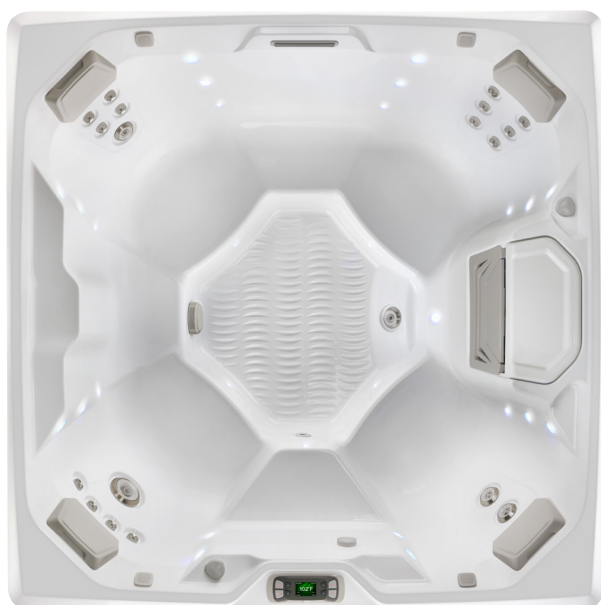

LIMELIGHT® COLLECTION

Beam™

Beam shown with Alpine White shell

Beam shown with Alpine White shell & Sable cabinet

Seating Capacity	4 adults
Dimensions	203 x 203 x 84 cm
Water Capacity	1,175 liters
Weight	320 kg dry; 1,740 kg filled*
Spa Shell Options	Alpine White, Ice Gray, Platinum, Tuscan Sun or Desert
Cabinet Options	Coastal Gray, Espresso or Sable
Jets - 19 (w/ Brushed Stainless Steel Trim)	1 XL Directional jet 2 Standard Single Rotary jets 2 Standard Directional jets 14 Directional Precision jets
Water Feature	VIDRO™ backlit ribbon waterfall
Water Care System (Optional)	ACE® Salt Water System or EverFresh® System
Jet Pump	Wavemaster™ 9200 Two-Speed 2.5 HP, continuous duty 5.2 HP, breakdown torque
Circulation Pump	SilentFlo 5000™ for quiet, continuous filtration
Effective Filtration Area	9 m ² , top-loading filters
Ozone System	FreshWater® III Corona Discharge
Control System	IQ 2020™ with LCD control panel 230v/16amp
Lighting System	Raio™ multi-color interior points of light (30) Exterior multi-color lighting with timer
Heater	No-Fault™, 1,500w/240v
Energy Efficiency	FiberCor® insulation; Certified to the APSP 14 National Standard and the California Energy Commission (CEC) in accordance with California law
Vinyl Cover	9 to 6 cm tapered, 32 kg/m ³ density foam core, with hinge seal in Caramel, Chestnut, Slate, or Evergreen
Cover Lifter (Optional)	CoverCradle™, CoverCradle II, Lift 'n Glide™ or UpRite™
Steps (Optional)	Everwood® or Polymer
Entertainment System (Optional)	Wireless Entertainment

* Includes water and 4 adults weighing 80 kg each

HotSpring®

Every day made better®