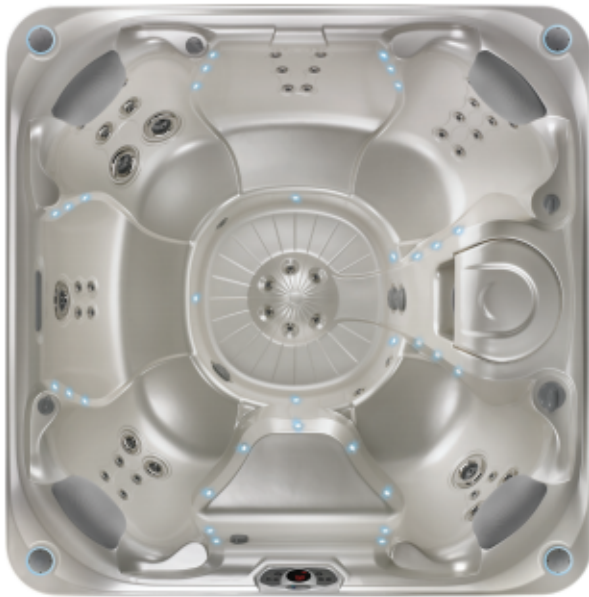

Limelight® Collection

PULSE®

Shown with Pearl shell

Shells:

Champagne Opal Ocean Wave Pearl Sterling Marble Tuscan Sun

Everwood Cabinets:

Coastal Gray Espresso Redwood

Seating Capacity	7 adults
Dimensions	7'5" x 7'5" x 38" / 2.26m x 2.26m x .97m
Water Capacity	380 gallons / 1,438 liters
Weight	980 lbs. / 445 kg dry; 5,384 lbs. / 2,242 kg filled*
Spa Shell Options	Champagne Opal, Pearl, Ocean Wave, Sterling Marble or Tuscan Sun
Everwood® Cabinet Options	Coastal Gray, Espresso, or Redwood finish
Hydromassage Jets - 50 (with Stainless Steel Trim)	4 Combination XL jets 6 Combination jets 40 Directional Precision® jets
Waterfall	Vidro® backlit ribbon waterfall
Jet Pump 1	Wavemaster® 9000; One-speed, 2.5 HP Continuous Duty, 5.2 HP Breakdown Torque
Jet Pump 2	Wavemaster® 9200; Two-speed, 2.5 HP Continuous Duty, 5.2 HP Breakdown Torque
Circulation Pump	SilentFlo 5000® for quiet, continuous filtration
Effective Filtration Area	65 sq. ft., top loading
Water Care Systems (Optional)	ACE® Salt Water Sanitizing System or EverFresh® System with CD ozone
Control System	IQ 2020® 230v/50amp, 60Hz Includes G.F.C.I. protected sub-panel
Lighting System	Raio® multi-color points of light (32)
Heater	No-Fault®, 4000w/230v
Energy Efficiency	Certified to the APSP 14 National Standard and the California Energy Commission (CEC) in accordance with California law
Vinyl Cover	3.5" to 2.5" tapered, 2 lb. density foam core Ash, Espresso, or Rust finish
Cover Lifter (Optional)	CoverCradle®, CoverCradle II, Lift 'n' Glide®, or UpRite®
Steps (Optional)	Everwood, Polymer, or SpaStone®
Entertainment Systems (Optional)	Wireless Sound System Wireless TV & Sound System

* Includes water and 7 adults weighing 175 lbs. each
Export models available in 230v, 50Hz, 1500w heater